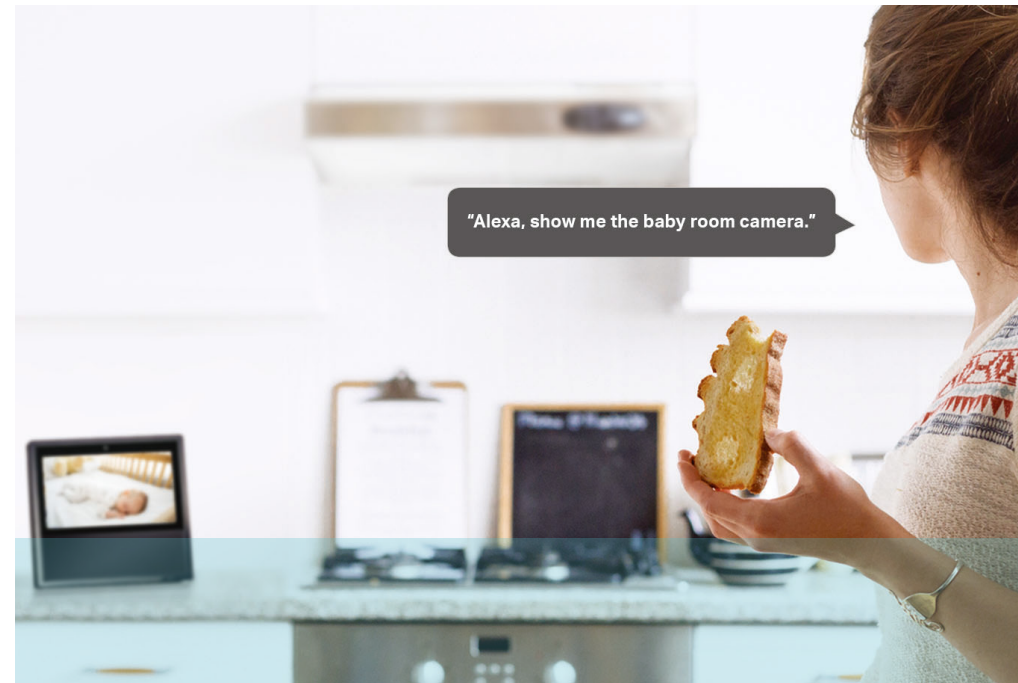

Kasa Cam

Made for Security.  
Ready for Life.

1080p Smart Home Security Camera

Protect your home and keep watch over those you care about most. Kasa Cam is designed to deliver clear 1080p video the moment you start streaming, keeping you connected to your home anywhere you go.

## Feel Like You're There

Not all 1080p cameras are the same. Kasa Cam is fine-tuned to deliver rich colors, balanced lighting and sharp video quality, even while live-streaming footage. Plus, it uses night vision to make sure you can monitor your home around the clock.

## Personalize Security Camera

Kasa Cam makes it easy to keep an eye on your family with instant notifications and motion and audio detection. You can customize your Kasa experience with activity zones to only send alerts that matter the most to you.

## Control with Your Voice

Kasa Cam pairs with Echo Show, so you can use your voice to control it even when your hands are full.